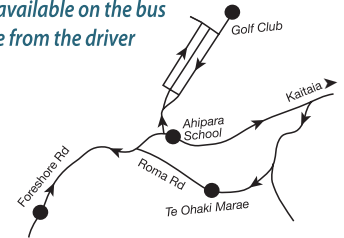

Bus Stop Locations

Foreshore Road	Public toilet area
Kaitaia Golf Club	Car park
Ahipara School	Bus stops
Te Ohaki Marae	Roma Road
Te Rarawa Marae	Pukepoto Road
Kaitaia Hospital	Main Entrance
Library	Bus stop
Taaffe Street	Petricevich Buses Office
Beachcomber Restaurant	222 Commerce Street
Sand Safaris	221 Commerce Street
Whangatane Drive	Collards Tavern

Bus Service Timetables are available on the bus

Concession tickets available from the driver

Buy a **Concession Ticket** and go into the draw to **WIN** a prize to the value of $50 each month! Just write your name and phone number on your used concession ticket and hand it to the driver.

*winners will be notified by phone and notices in buses